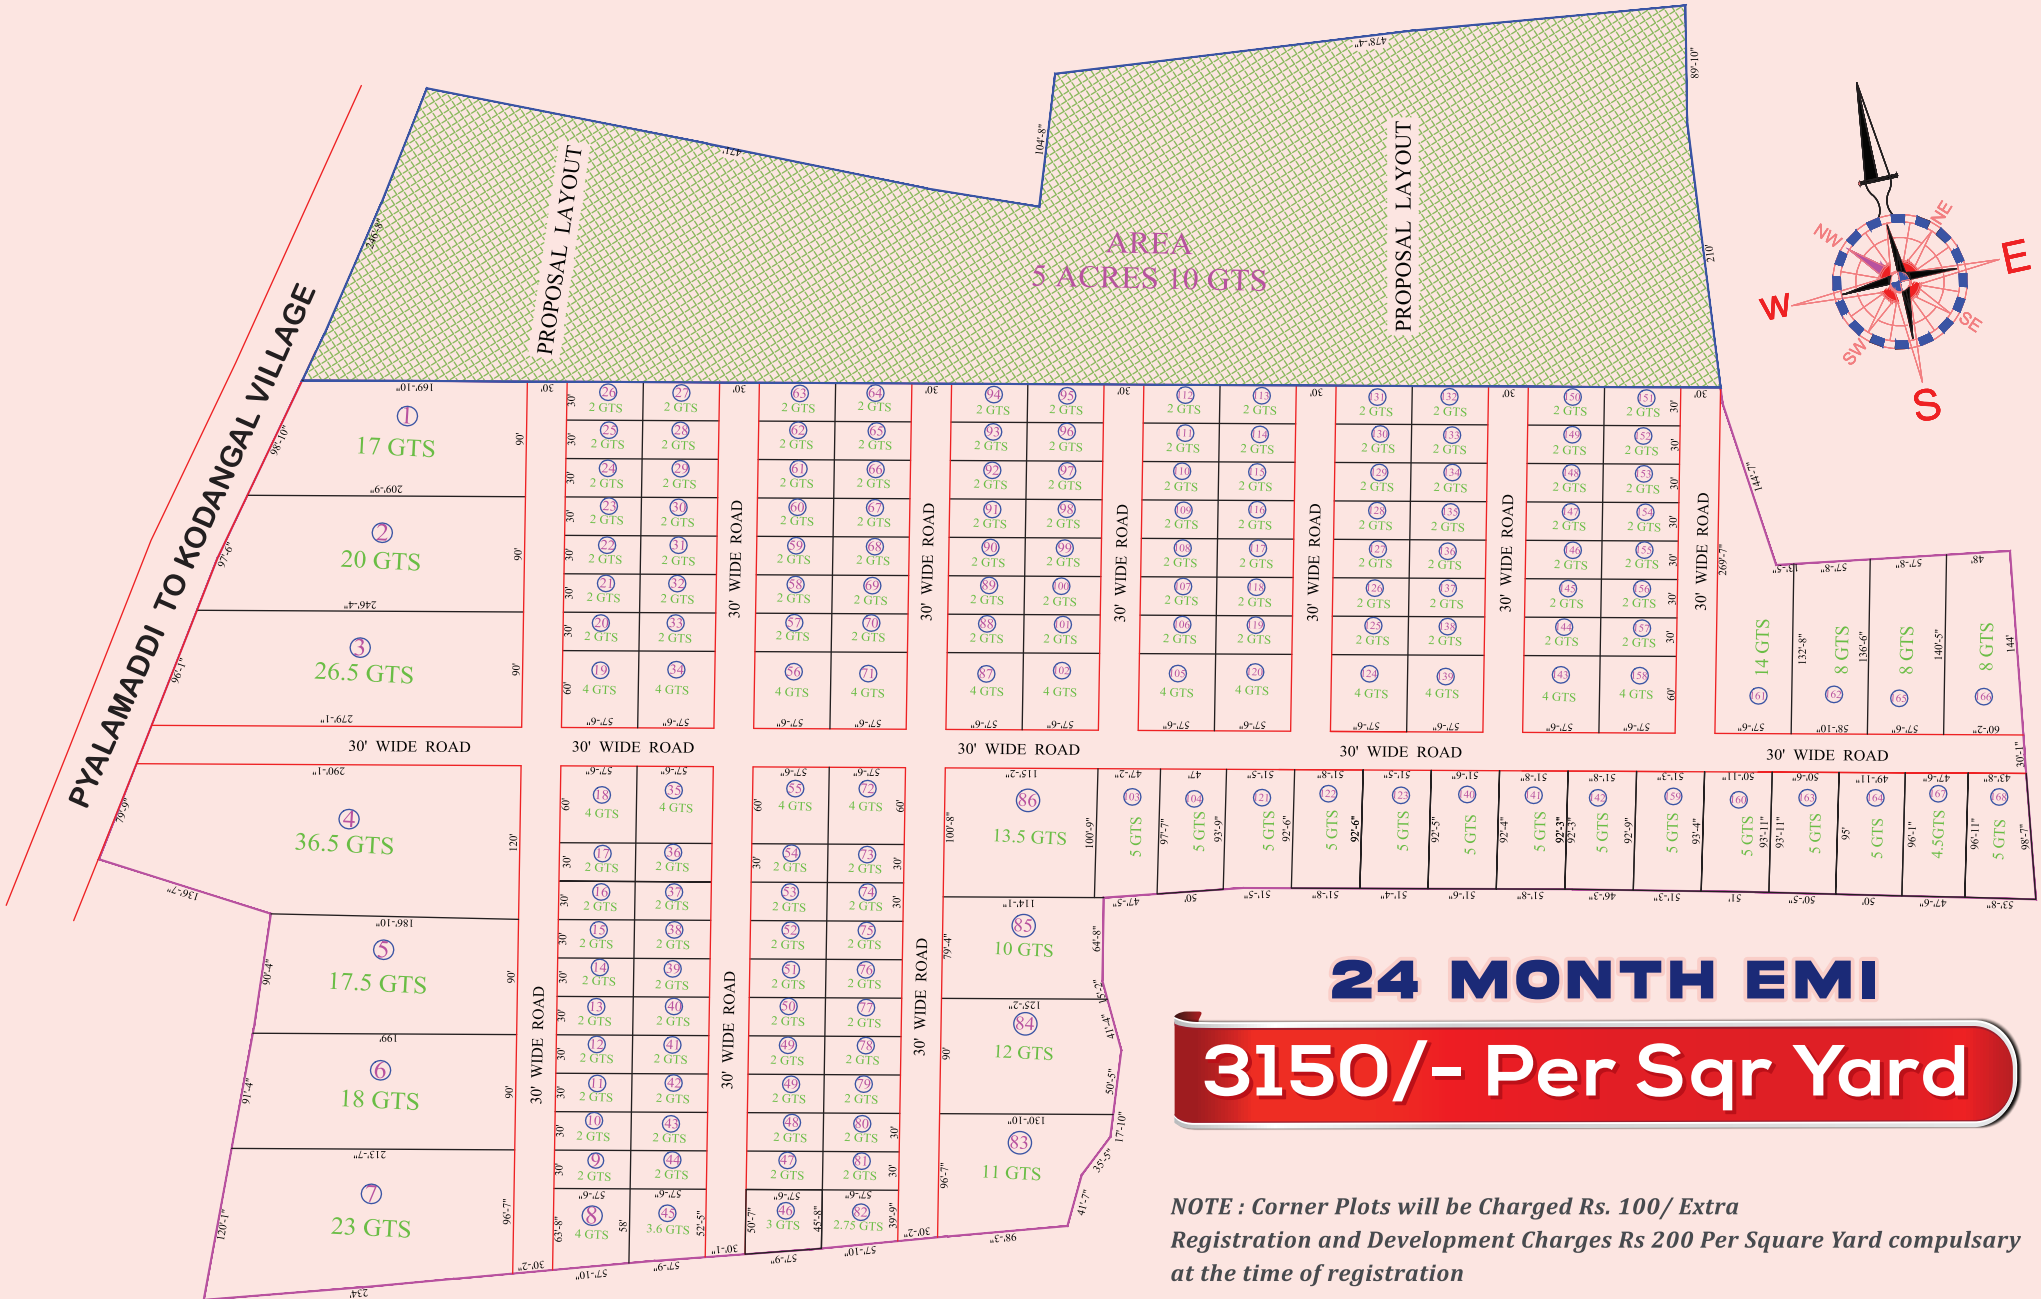

# Peace Farm

Pyalamaddi Village @ Kodangal Municipality

LAYOUT PLAN OF THE SITE IN SY NO. 230, 232 & 234 SITUATED AT PYALAMADDI VILLAGE, KODANGAL MANDAL, VIKARABAD DIST.

**24 MONTH EMI**  
**3150/- Per Sqr Yard**

*NOTE : Corner Plots will be Charged Rs. 100/ Extra  
 Registration and Development Charges Rs 200 Per Square Yard compulsory  
 at the time of registration*